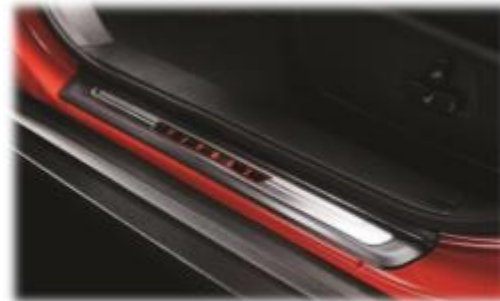

Retail : \$659
Offer : \$330
W/installation : \$396

Model: Tivoli / Tivoli XLV

FRT FOGLAMP MLDG
09AP0-35400

Retail : \$140
Offer : \$70
W/installation : \$81

Model: Tivoli

- High glossy & lined chrome plate
- Unique and splendid appearance